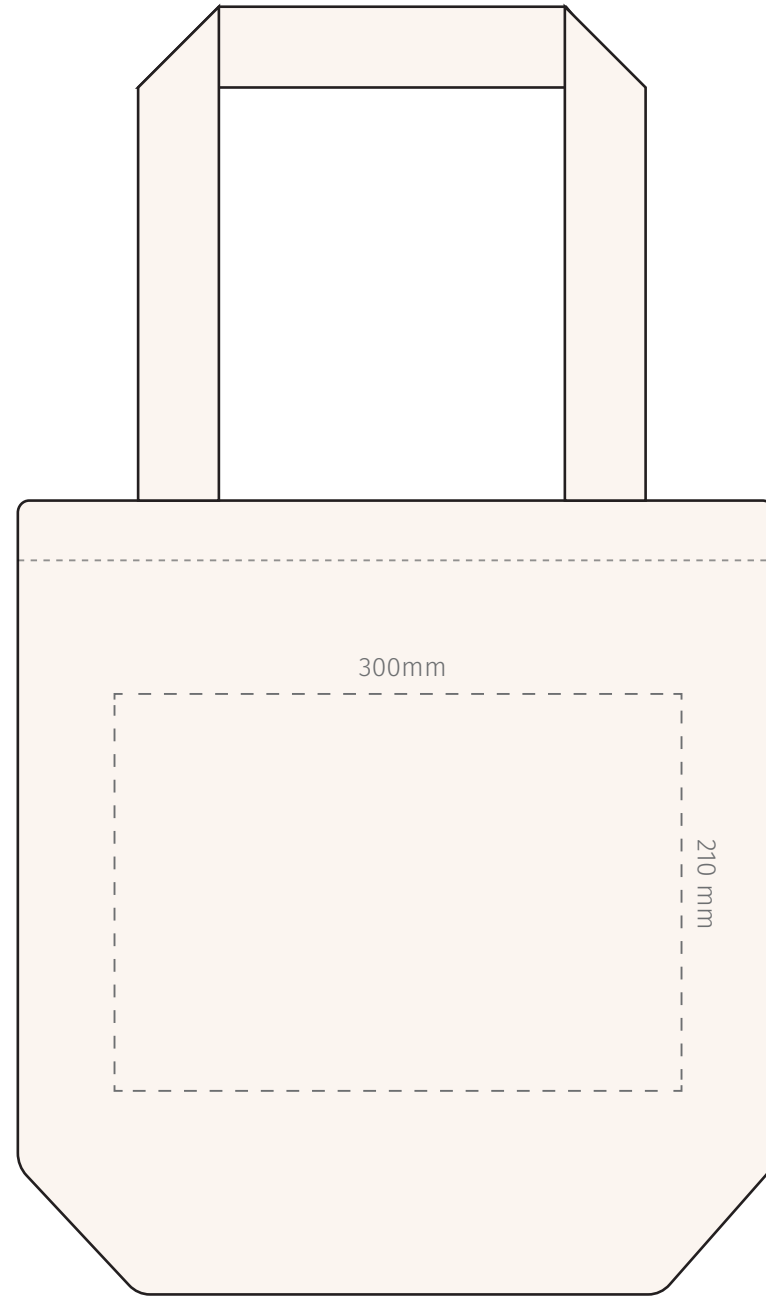

TEMPLATE:
■ CANVAS TOTE BAG

BRANDING - Screen

Max branding area 280 x 280mm

Item shown at 25% actual size when viewed on A4 paper

TEMPLATE:
■ CANVAS TOTE BAG

BRANDING - Supacolour

Max branding area 210 x 300mm

Item shown at 25% actual size when viewed on A4 paper