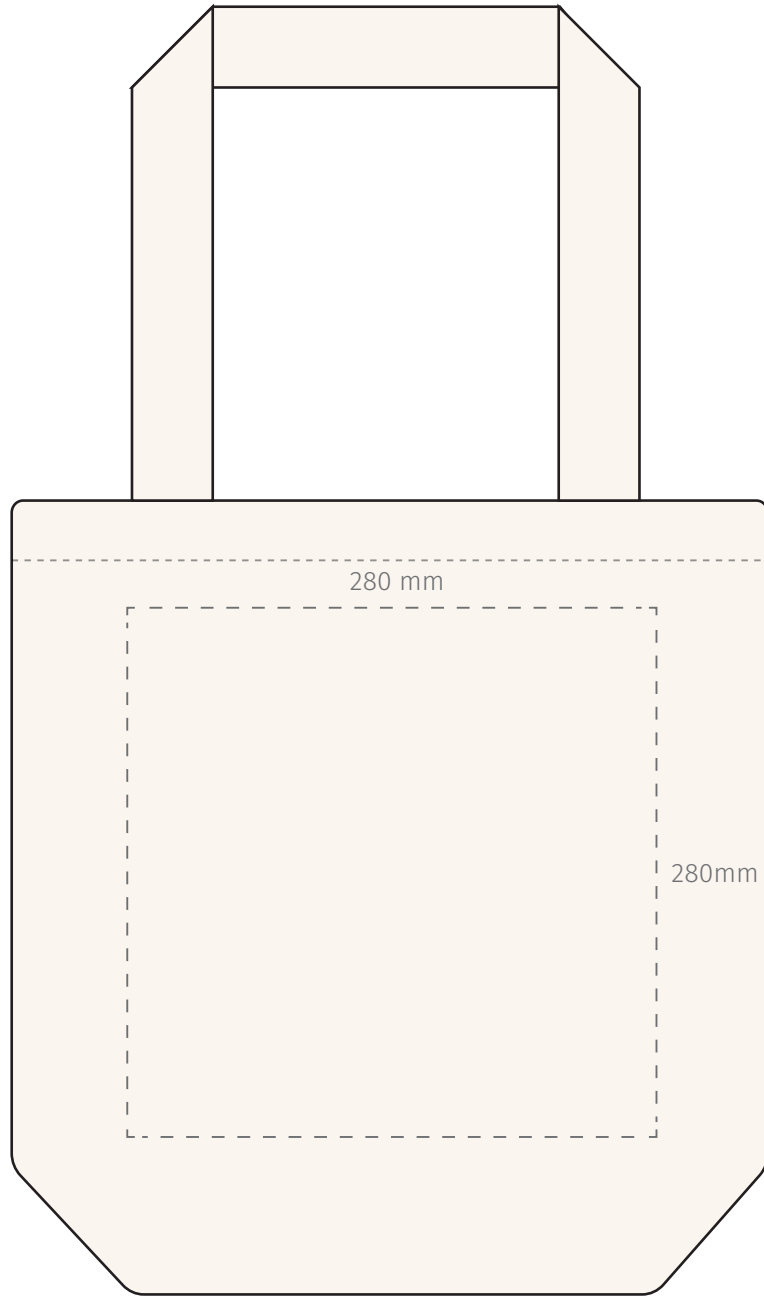

TEMPLATE:
■ CANVAS TOTE BAG

BRANDING - Screen

Max branding area 280 x 280mm

Item shown at 25% actual size when viewed on A4 paper

TEMPLATE:
■ CANVAS TOTE BAG

BRANDING - Supacolour

Max branding area 210 x 300mm

Item shown at 25% actual size when viewed on A4 paper