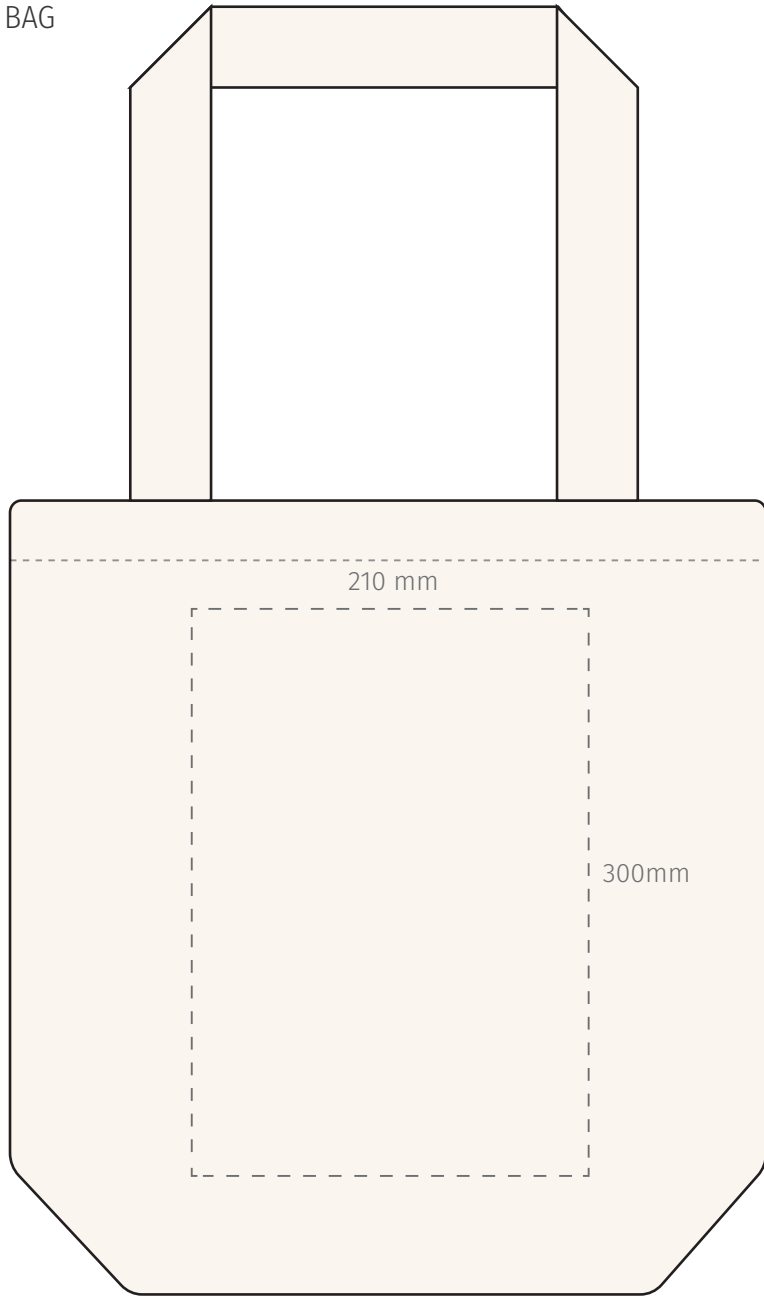

TEMPLATE:
■ CANVAS TOTE BAG

BRANDING - Screen

Max branding area 280 x 280mm

Item shown at 25% actual size when viewed on A4 paper

TEMPLATE:
■ CANVAS TOTE BAG

BRANDING - Supacolour

Max branding area 210 x 300mm

Item shown at 25% actual size when viewed on A4 paper